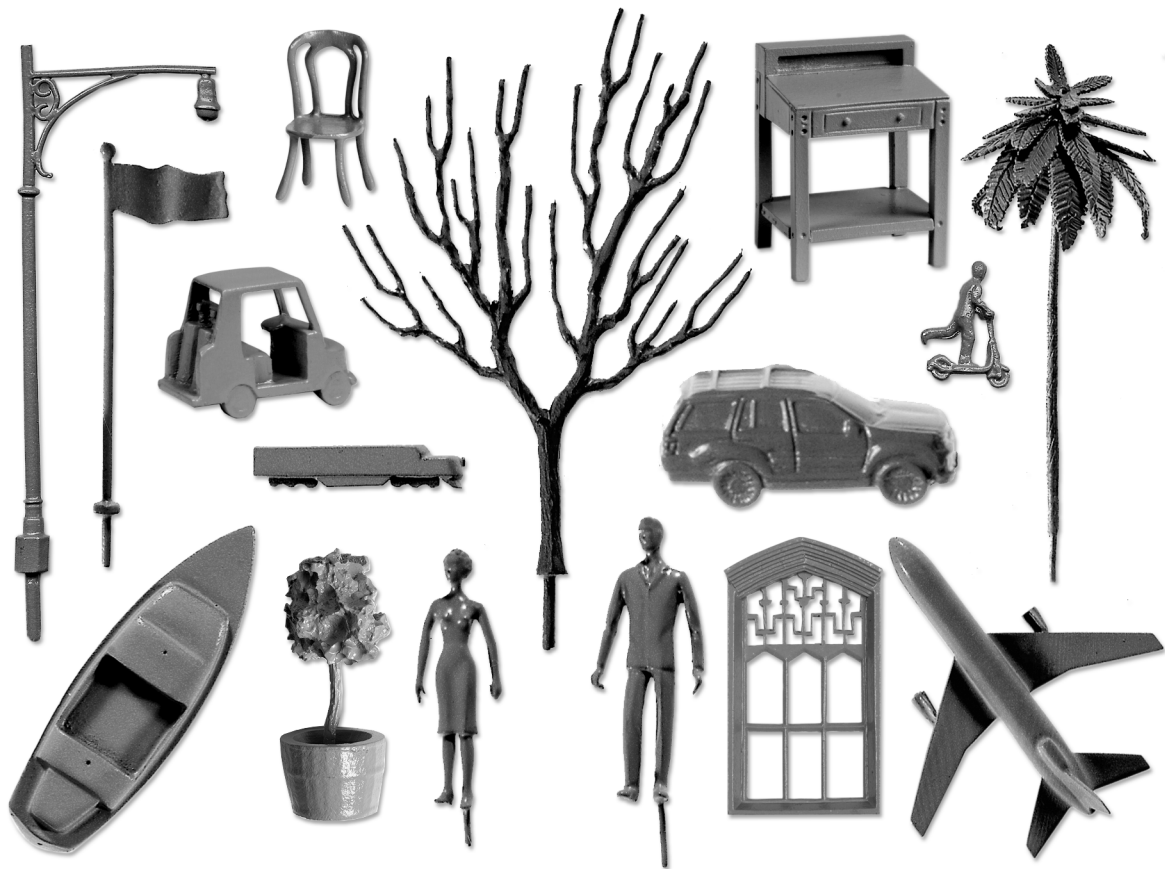

MICROFORM MODELS, Inc.

Scale Model Miniatures Since 1947

158 Winter Street
Marlborough, MA. 01752
Phone / Fax: 508-485-9333
Toll Free: 877-489-3011
www.microformmodels.com

© 2015 MICROFORM MODELS, INC. 06/2015
$ 14.00 Printed Catalog • Free download from website