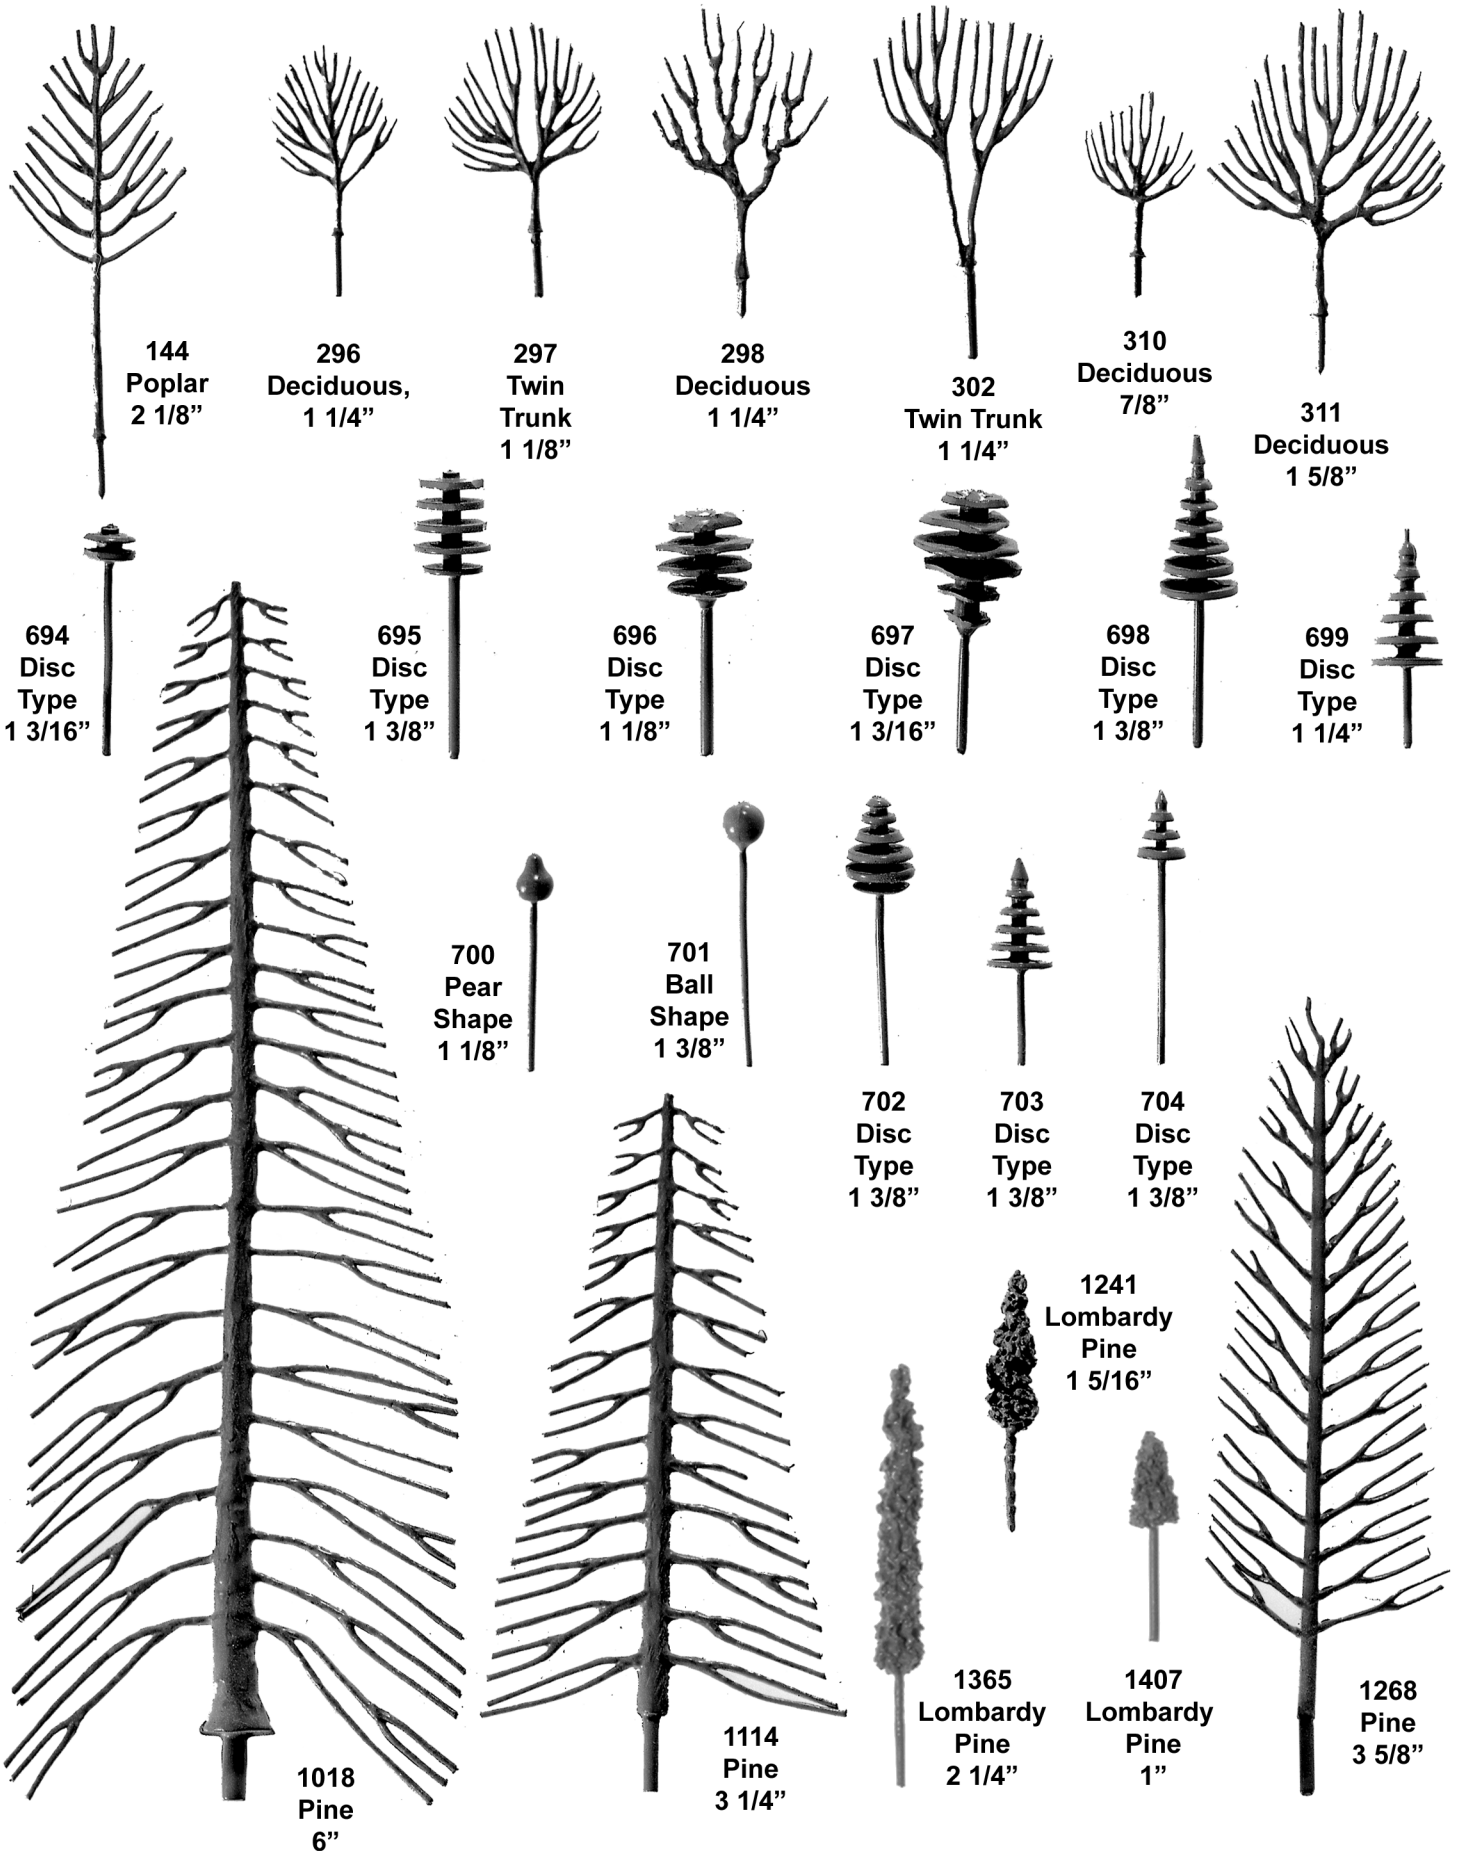

* New Product *

1124
Palm Tree
ACTUAL
SIZE IS
12 1/2"
(2 1/2"
Taller
than it
appears
here)

1539
Palm Tree
4"

1540
Palm Tree
4 1/4"

1548
Palm Tree
4 1/4"

All images (except 1124) shown actual size.

All images shown actual size.

Microform Models, Inc. Toll Free 1-877-489-3011

All Trees Are Deciduous

All images shown actual size.

Microform Models, Inc.
Toll Free 1-877-489-3011

All Trees Are
Deciduous

All images shown actual size.

391
Tree,
Deciduous
5 1/2"