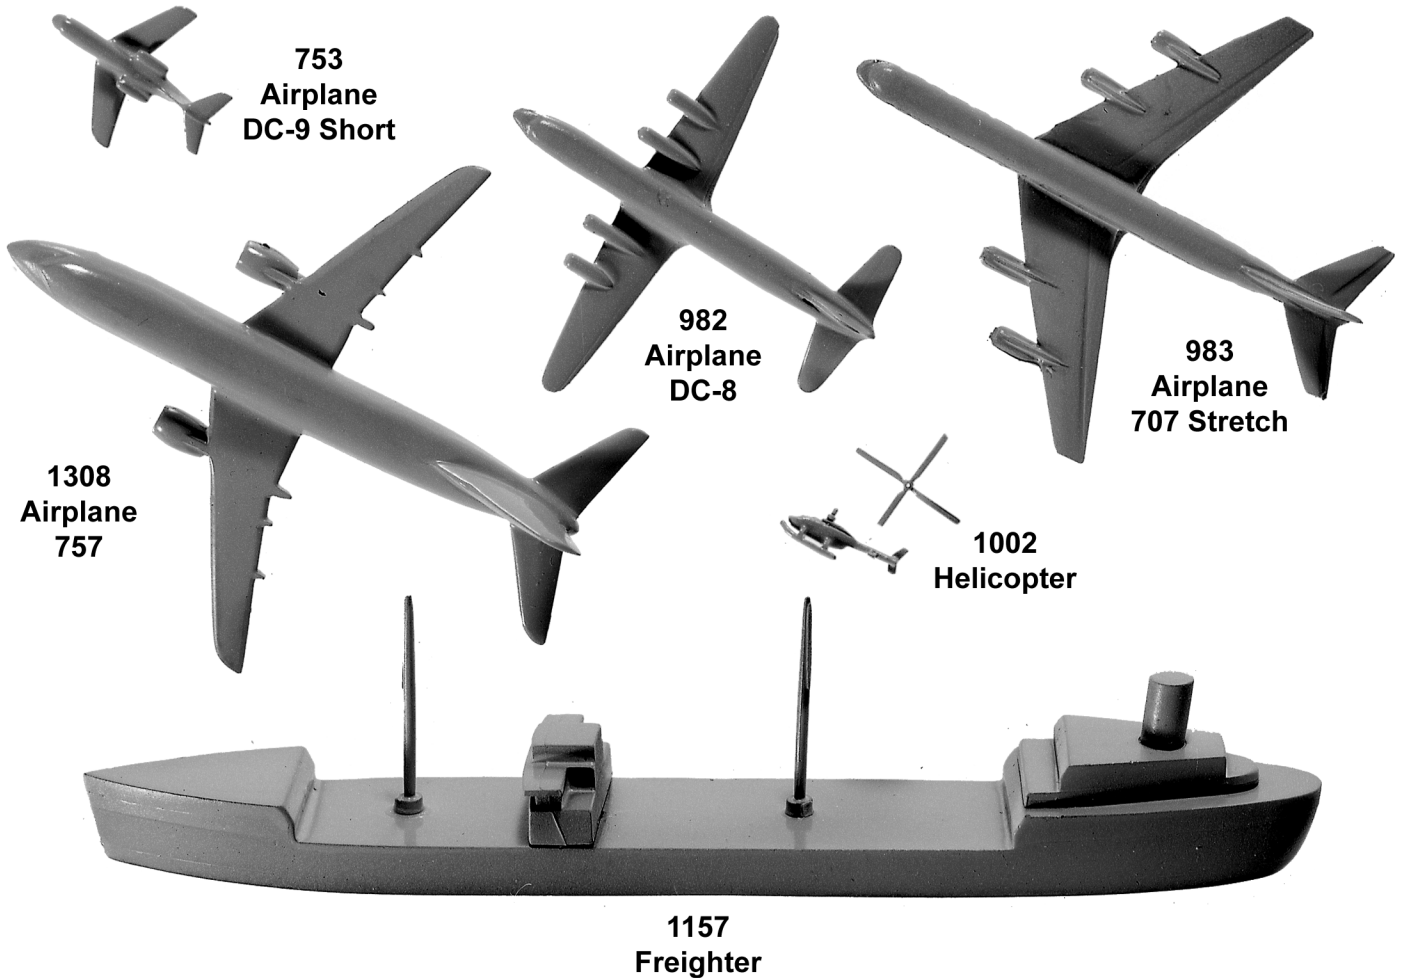

1/50" = 1: 600 Metric

All images shown actual size.

Microform Models, Inc. Toll Free 1-877-489-3011