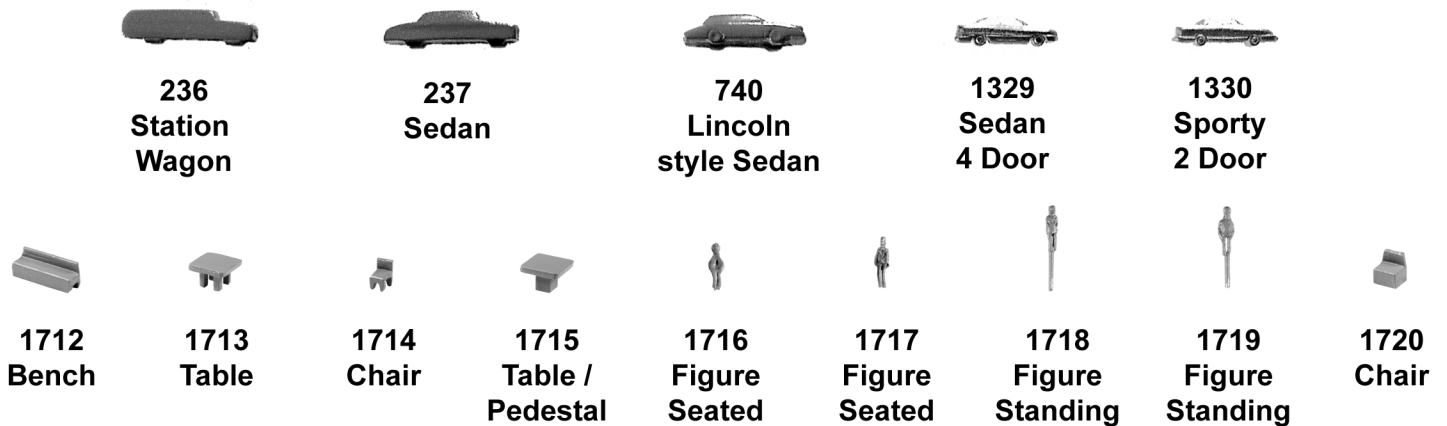

1112 Locomotive, Diesel

All images shown actual size.

1/32" = 1: 384 Metric (Continued)

1/25" = 1: 300 Metric

***NEW* Products**
1712 - 1720

All images shown actual size.

1/20" = 1: 240 Metric

370
Car
4 Door