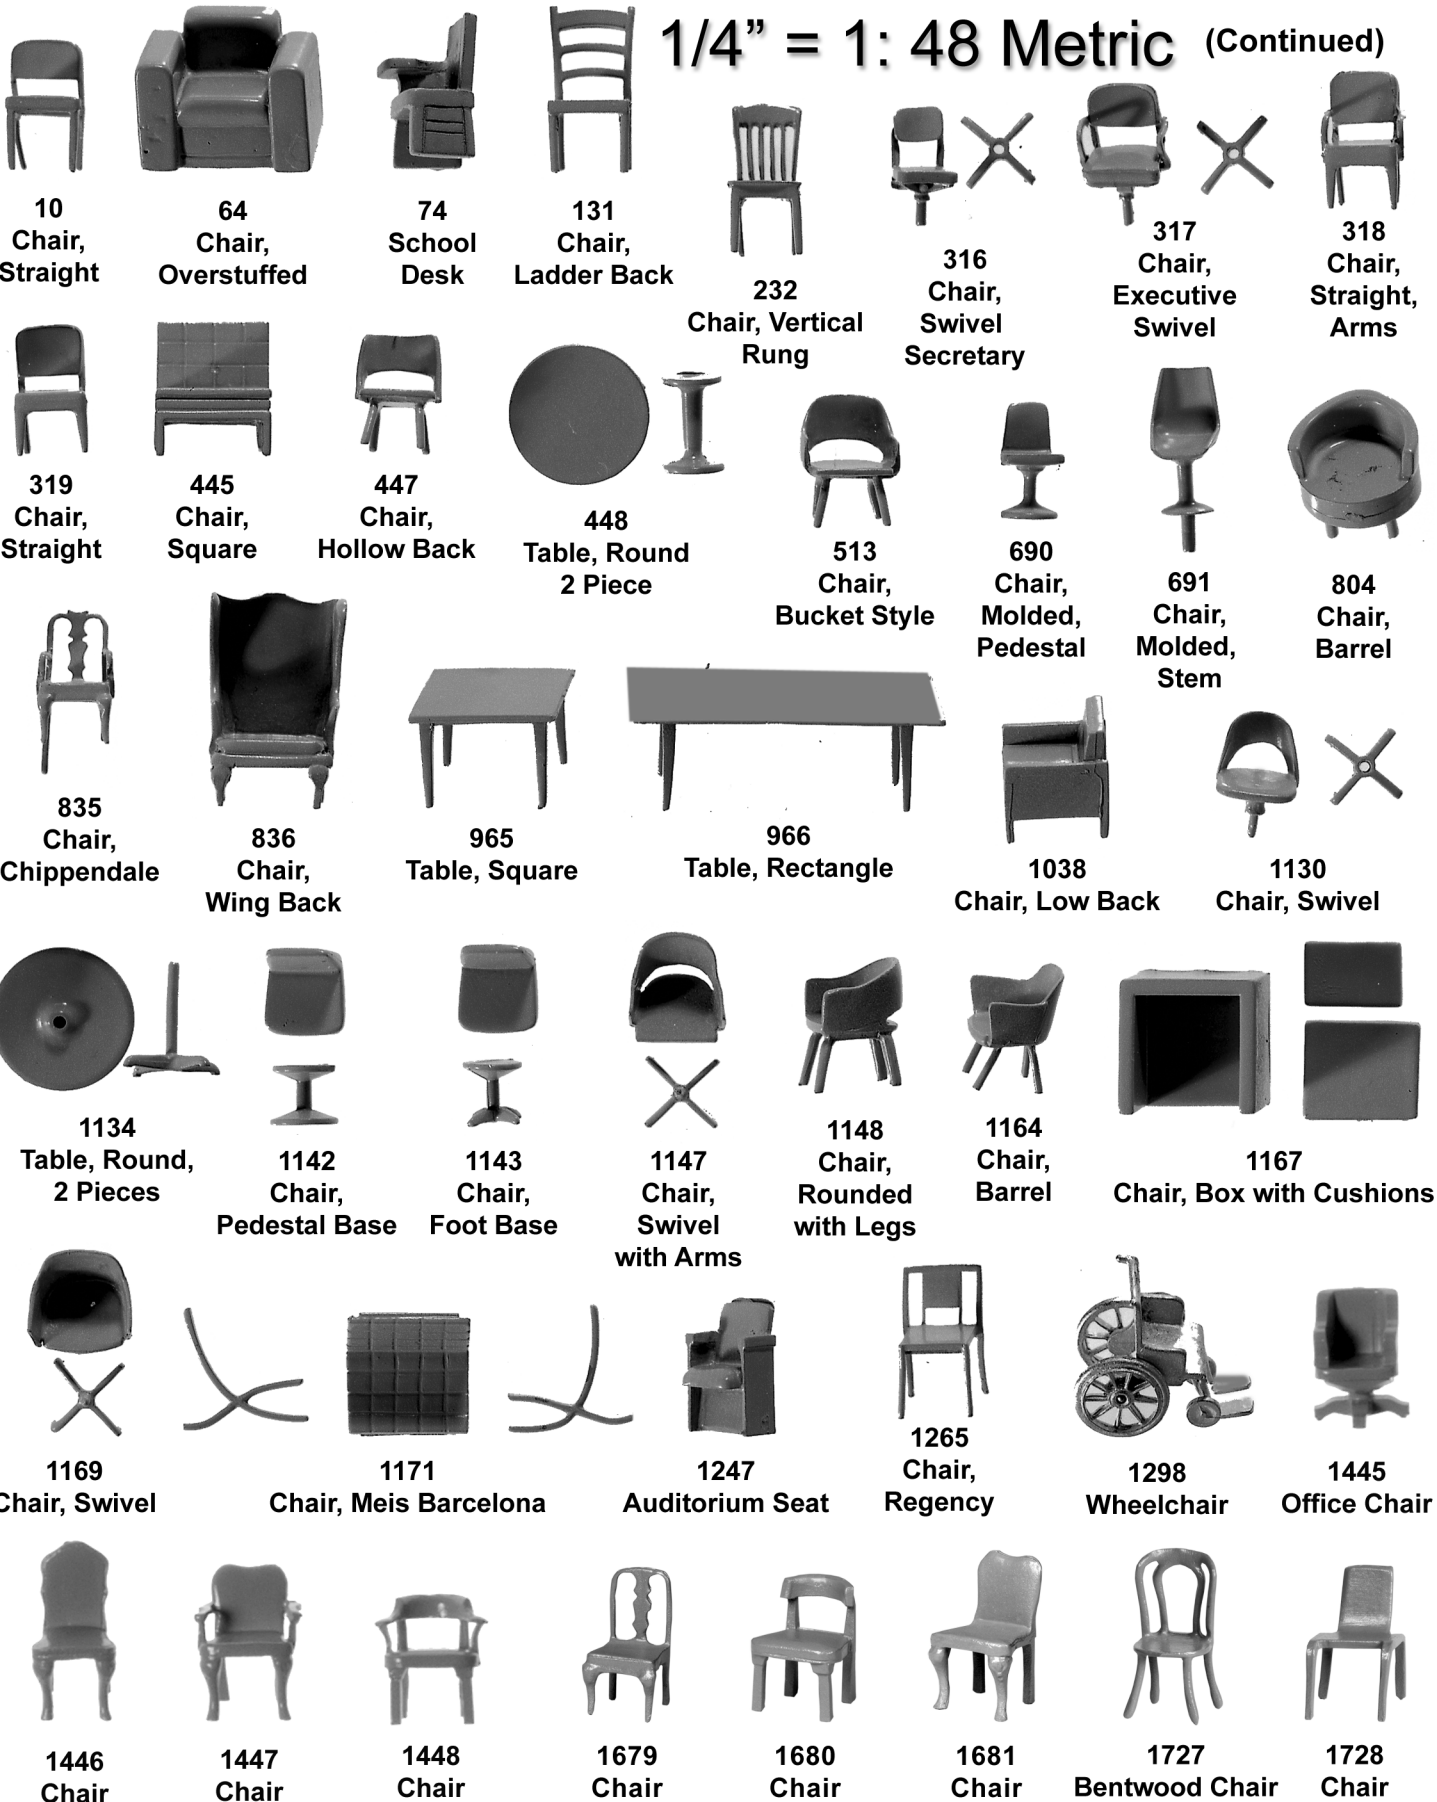

All images
shown
actual size.

1/4" = 1: 48 Metric (Continued)

All images shown actual size.

* New Products *
1679 - 1728

*** New Products ***
1729 - 1746

1/4" = 1: 48 Metric

1729
Chaise Lounge

1730
Chaise Lounge