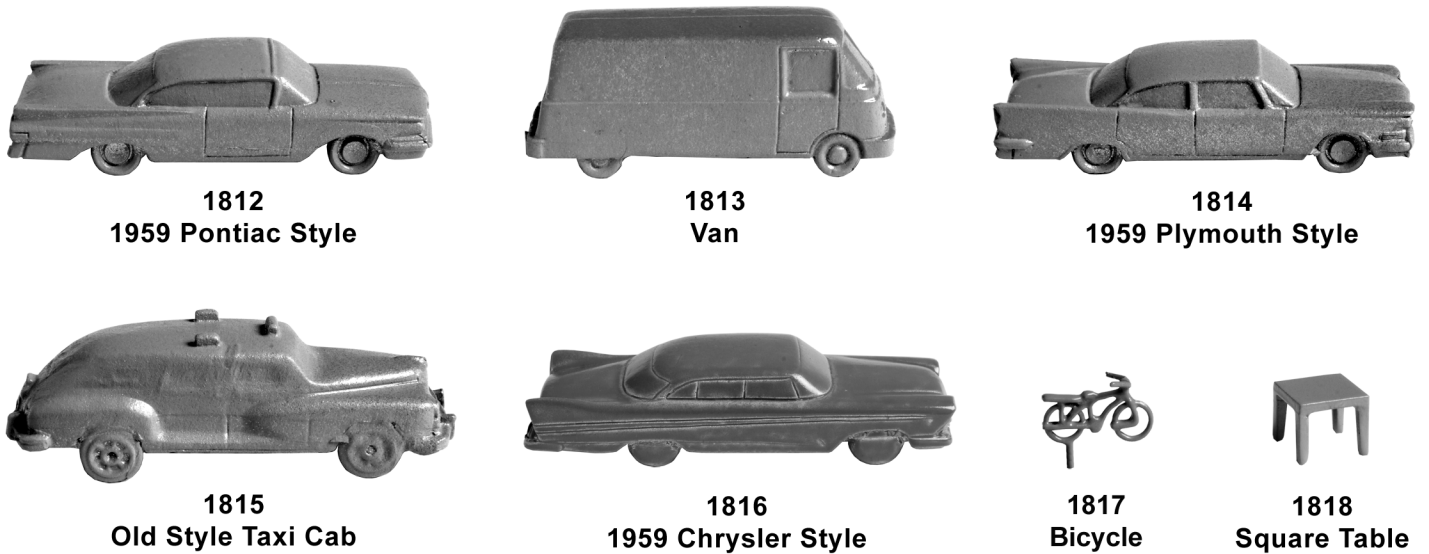

All images shown actual size.

Microform Models, Inc. Toll Free 1-877-489-3011