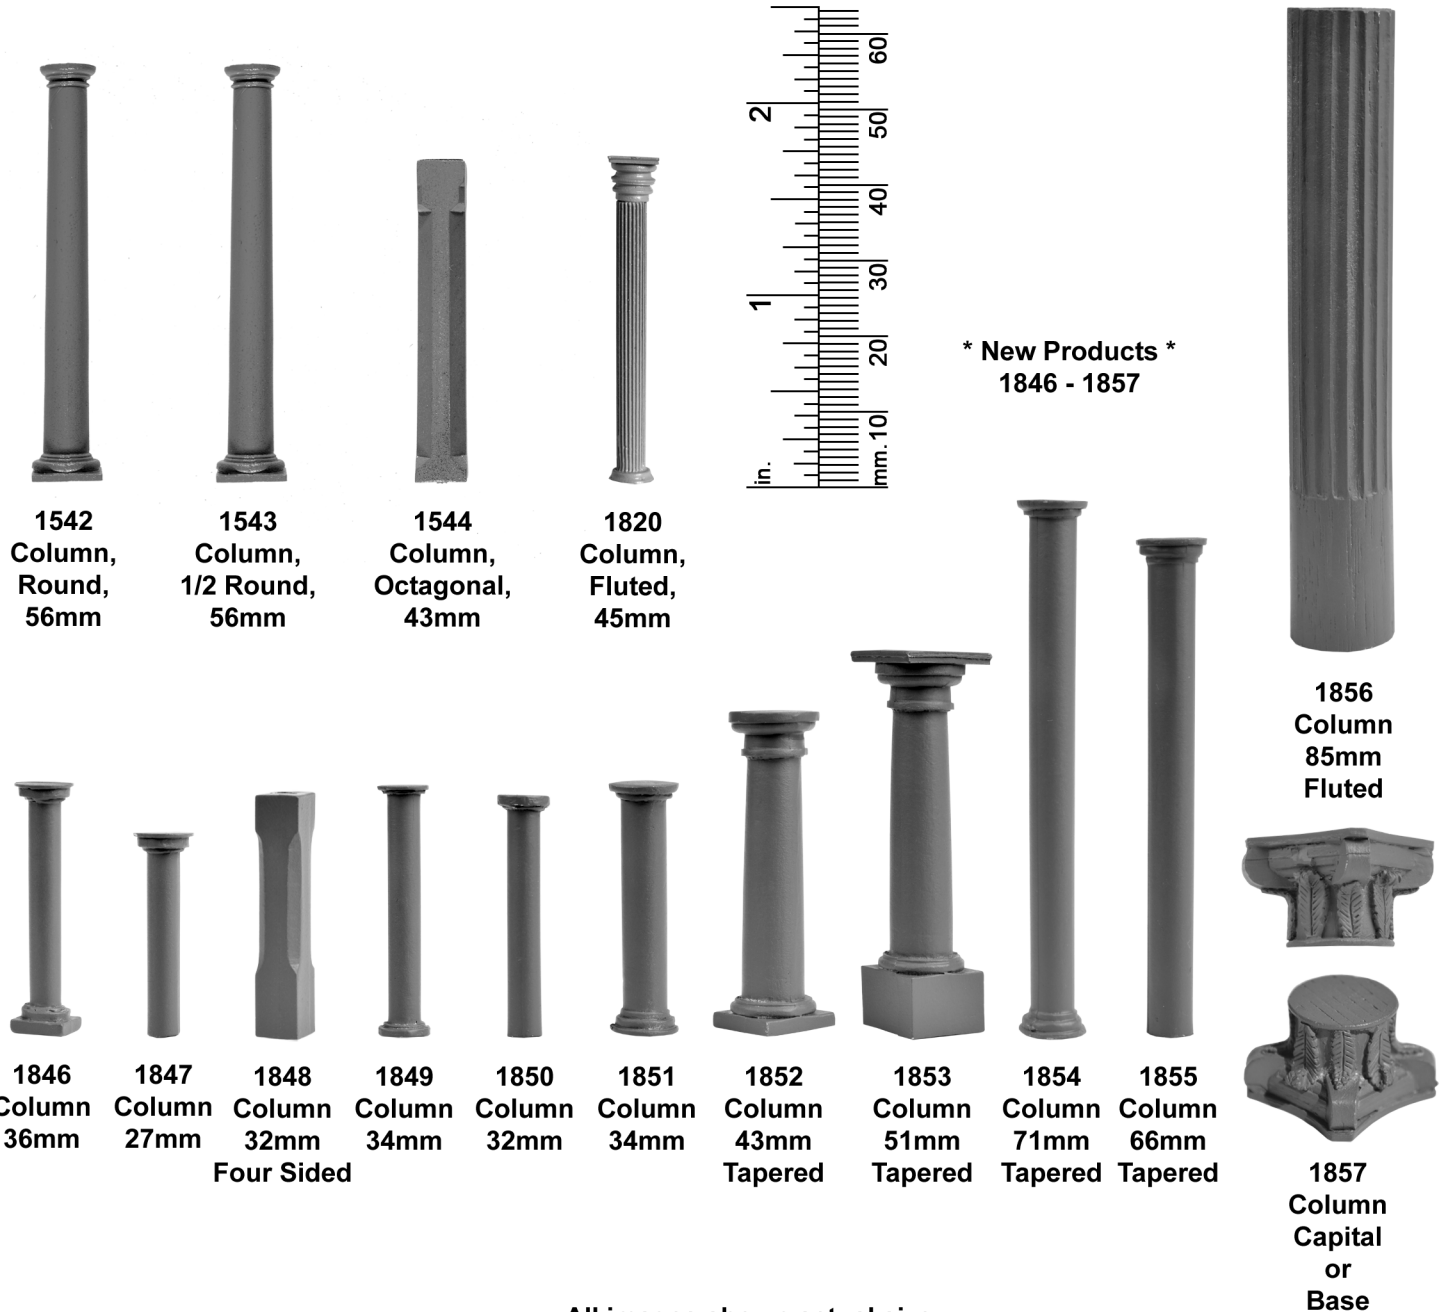

"Columns"

All images shown actual size.

"Odds & Ends"

1697 Plant Decor
* New Product *

All images shown actual size.

Microform Models, Inc. Toll Free 1-877-489-3011

*** New Products * 1764 - 1793**
1/4" Scale = 1: 48 Metric