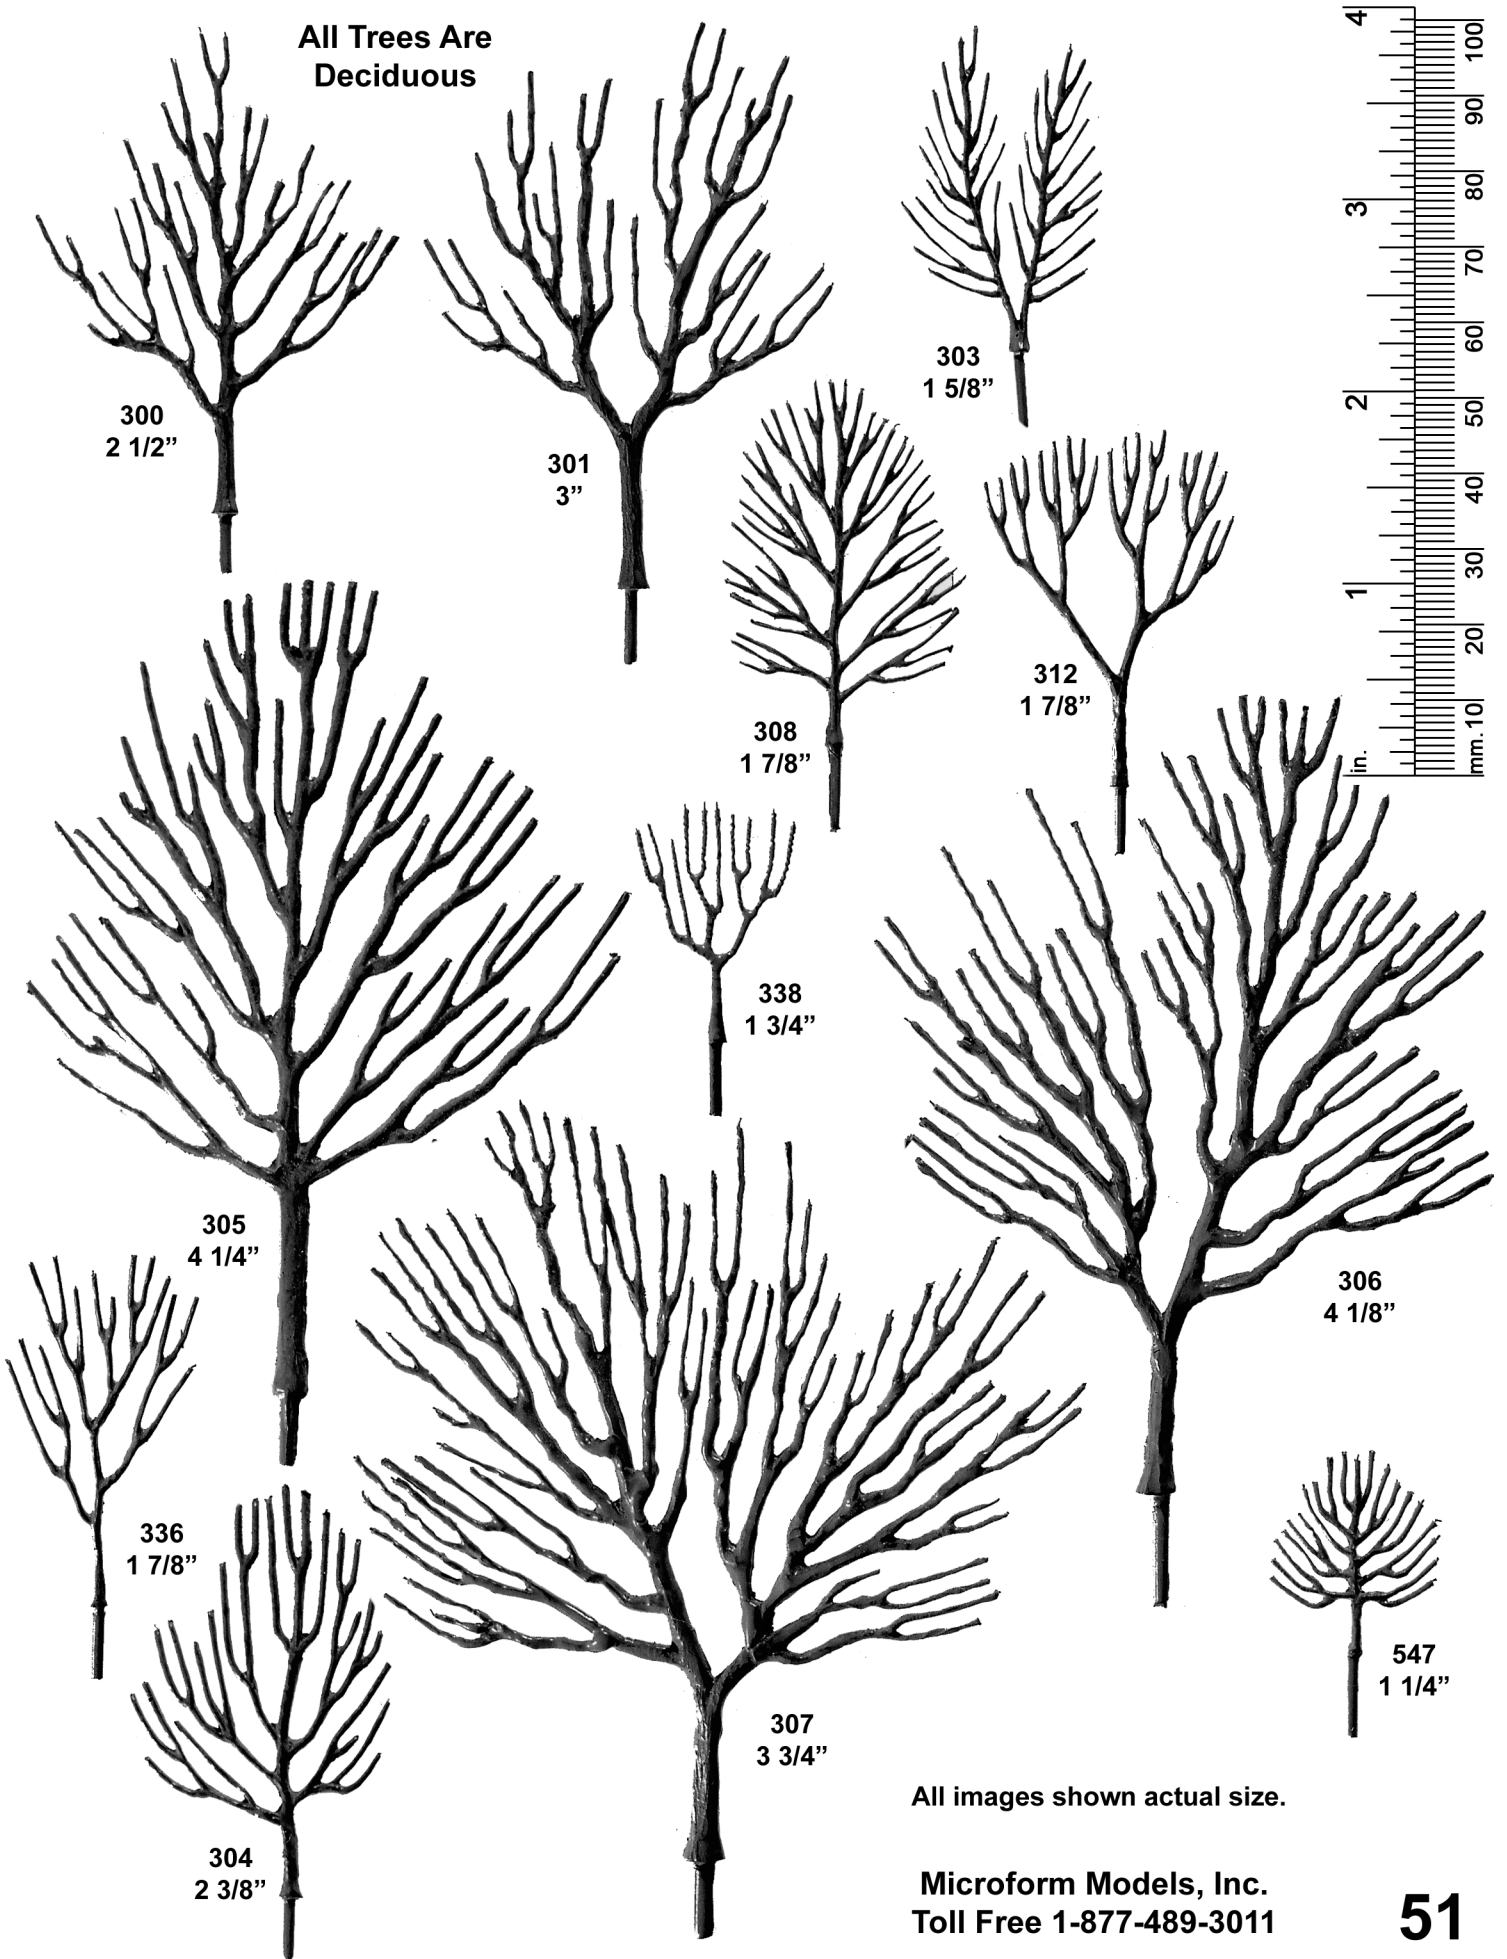

* New Product *

1124
Palm Tree
ACTUAL
SIZE IS
12 1/2"
(2 1/2"
Taller
than it
appears
here)

1539
Palm Tree
4"

1540
Palm Tree
4 1/4"

1548
Palm Tree
4 1/4"

All images (except 1124) shown actual size.

All images shown actual size.

Microform Models, Inc. Toll Free 1-877-489-3011

All Trees Are Deciduous

All images shown actual size.

Microform Models, Inc.
Toll Free 1-877-489-3011

All Trees Are
Deciduous

All images shown actual size.

391
Tree,
Deciduous
5 1/2"