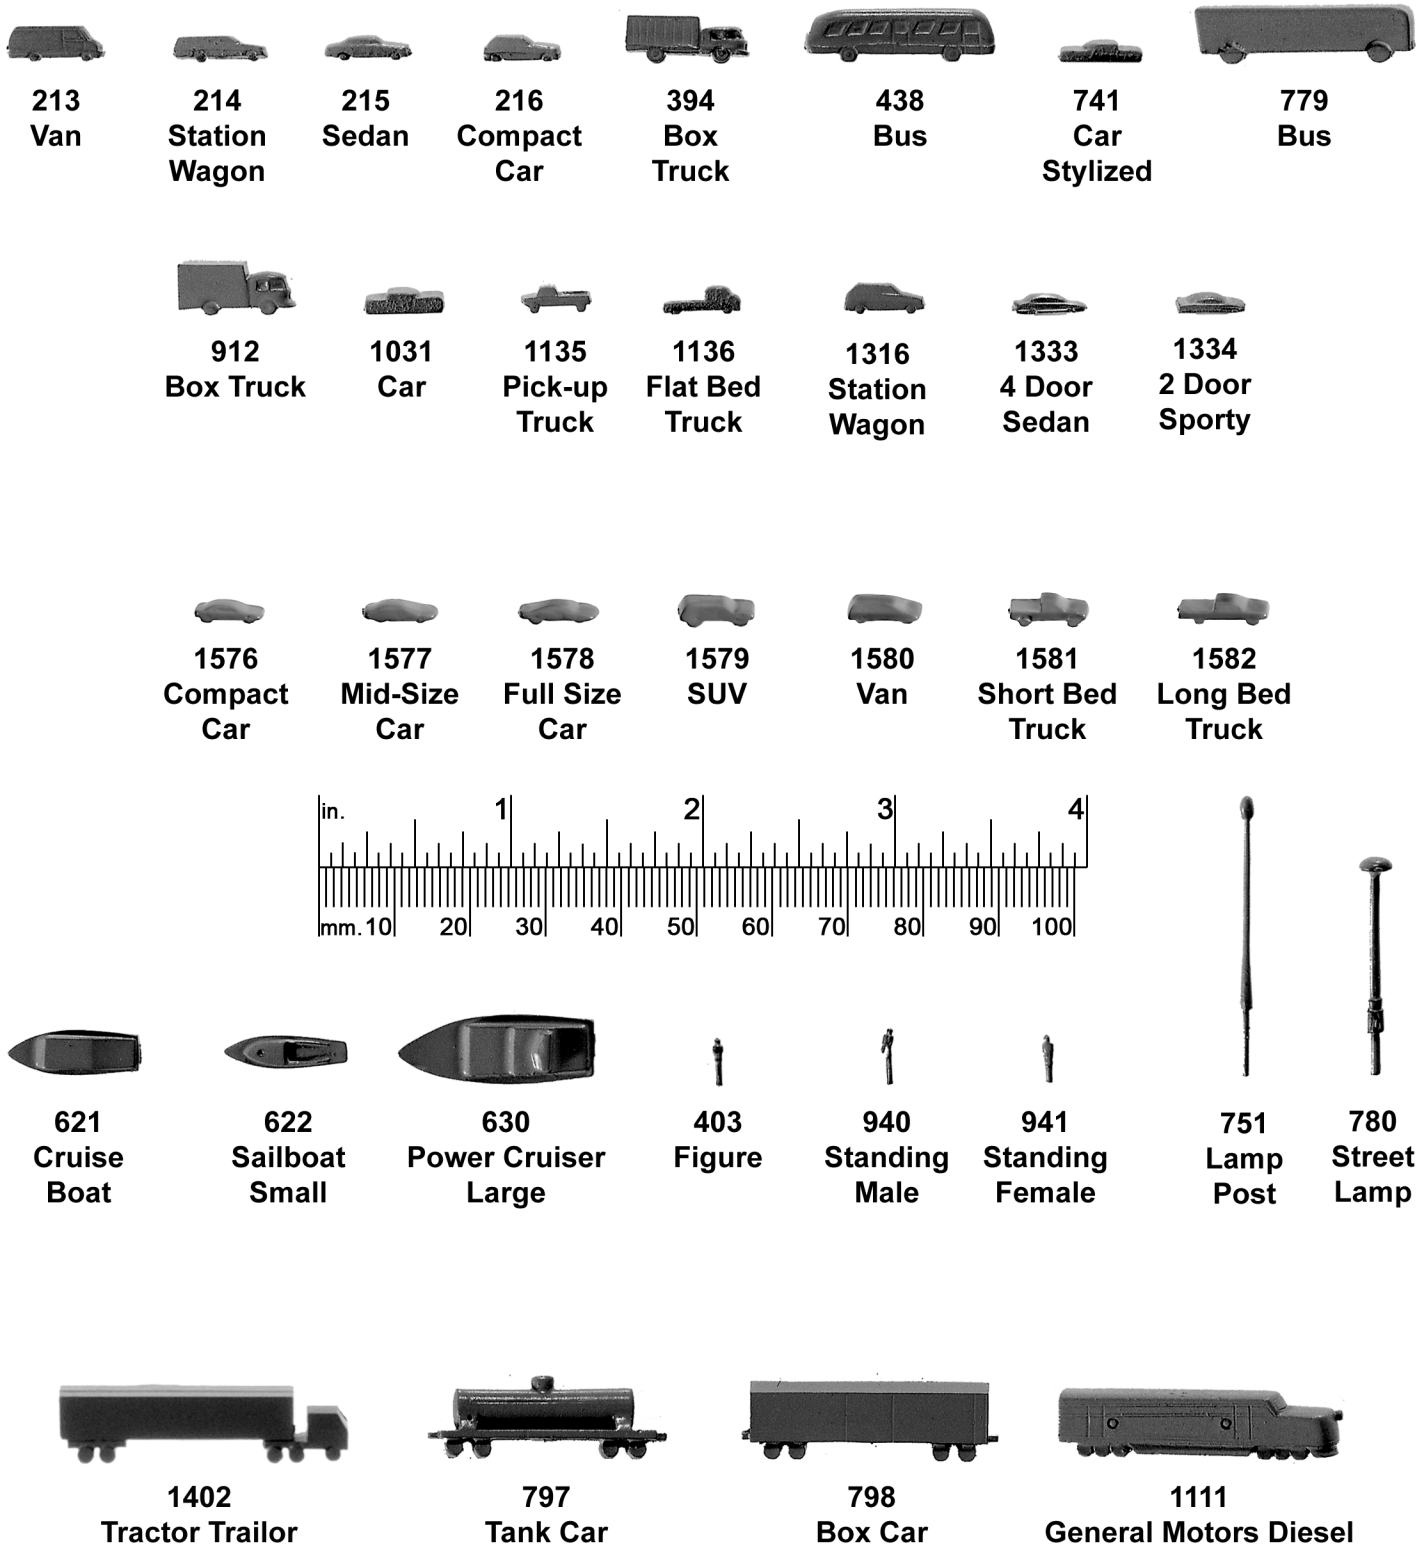

1/40" = 1: 480 Metric

All images shown actual size.