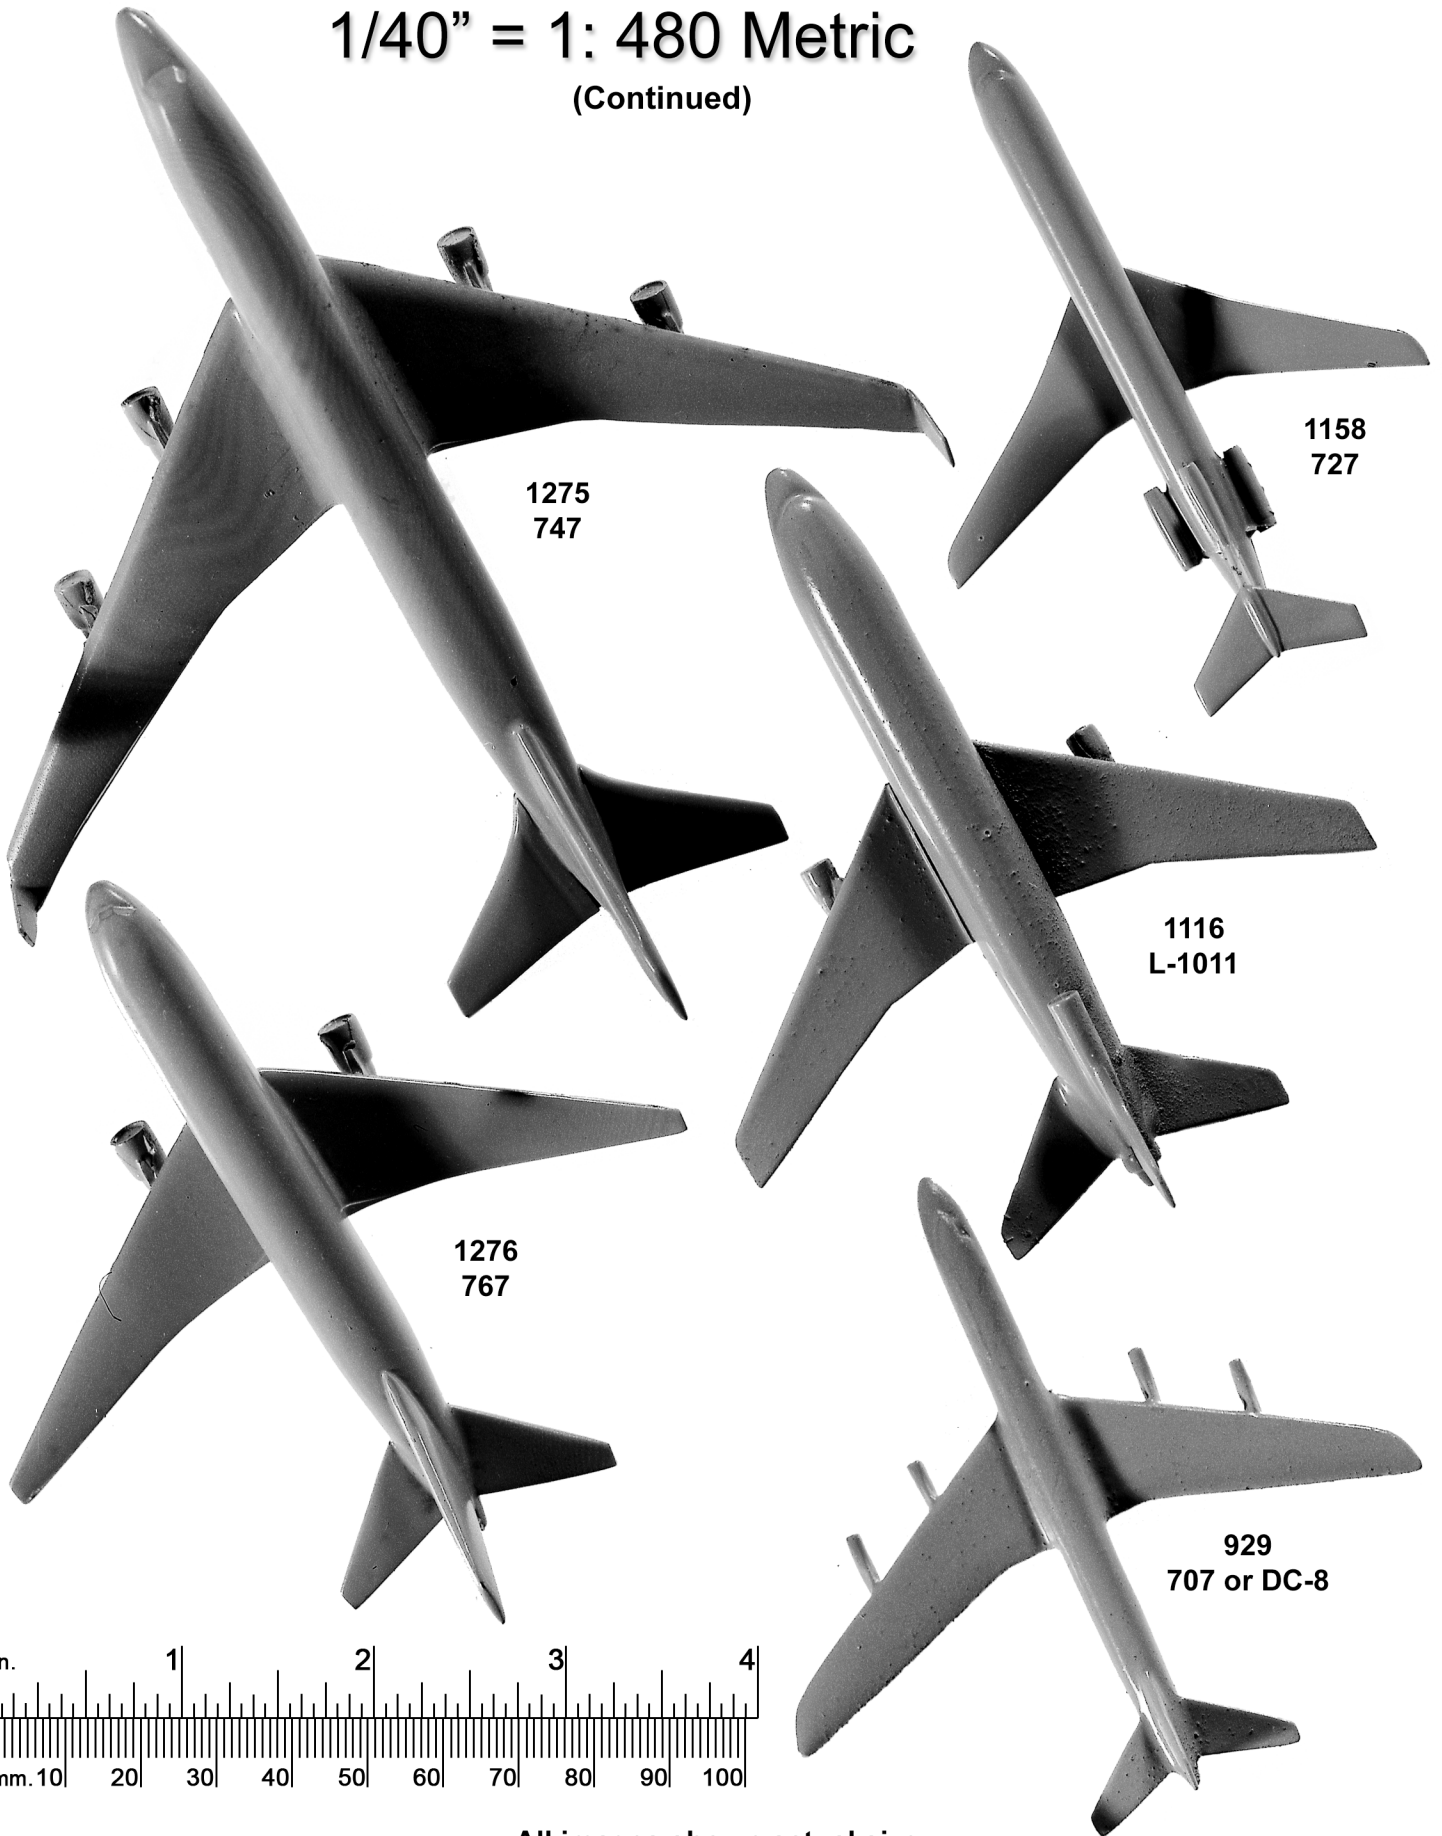

1/40" = 1: 480 Metric

(Continued)

All images shown actual size.