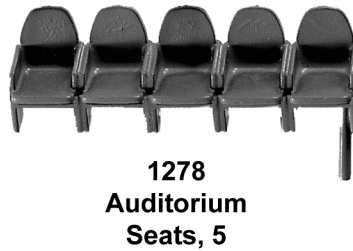

1213
Standing
Male w/
Shirt & Tie

1233
Standing
Male, Arab

All images shown actual size.

3/16" = 1: 63 Metric (Continued)

All images shown actual size.

1/4" = 1: 48 Metric

13
Pallet Truck, Hand

75
Drinking Fountain