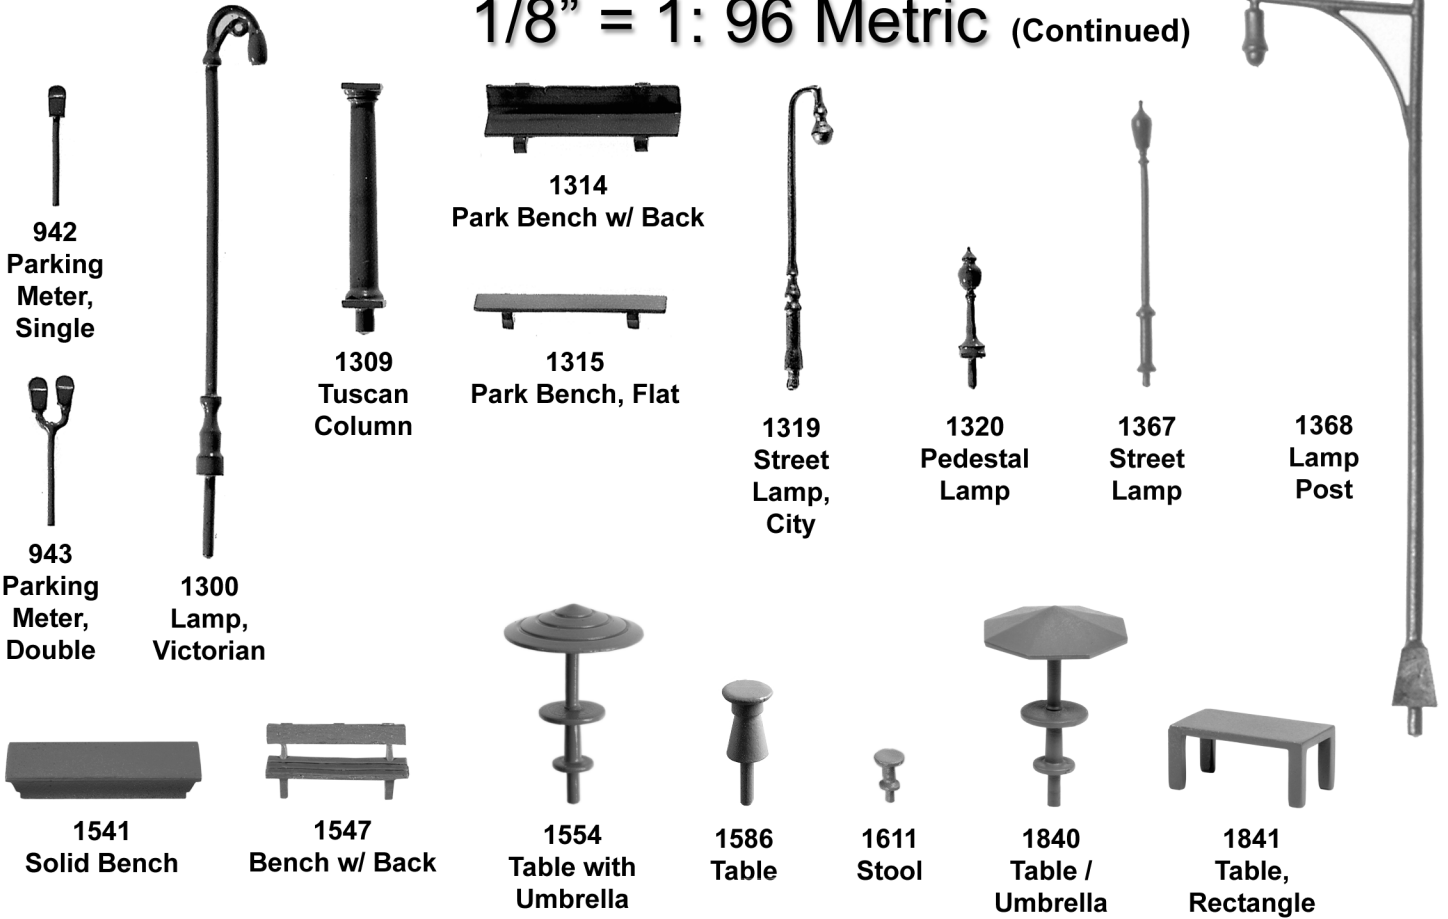

1/8" = 1: 96 Metric (Continued)

* New Products *
1840 - 1841