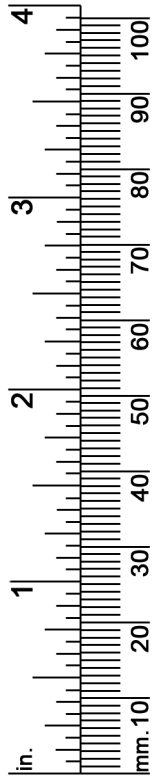

Microform Models, Inc.
Toll Free 1-877-489-3011
All images shown actual size.

1120
Tree,
Deciduous
8 1/2"

1059
Tree,
Deciduous
7"