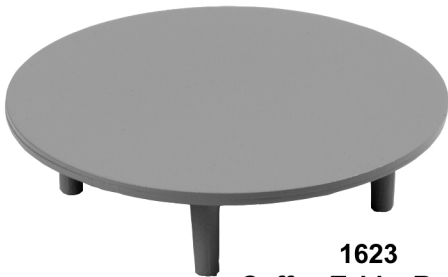

1/2" = 1: 24 Metric (Continued)

* New Products *
1619 - 1626

1619
Table, Rectangle

1620
Table, Round

1621
Table, Square

1622
Coffee Table, Rectangle

1623
Coffee Table, Round

1624
Coffee Table, Square

1625
End Table, Square

1626
End Table, Round

All images shown actual size.

Microform Models, Inc. Toll Free 1-877-489-3011