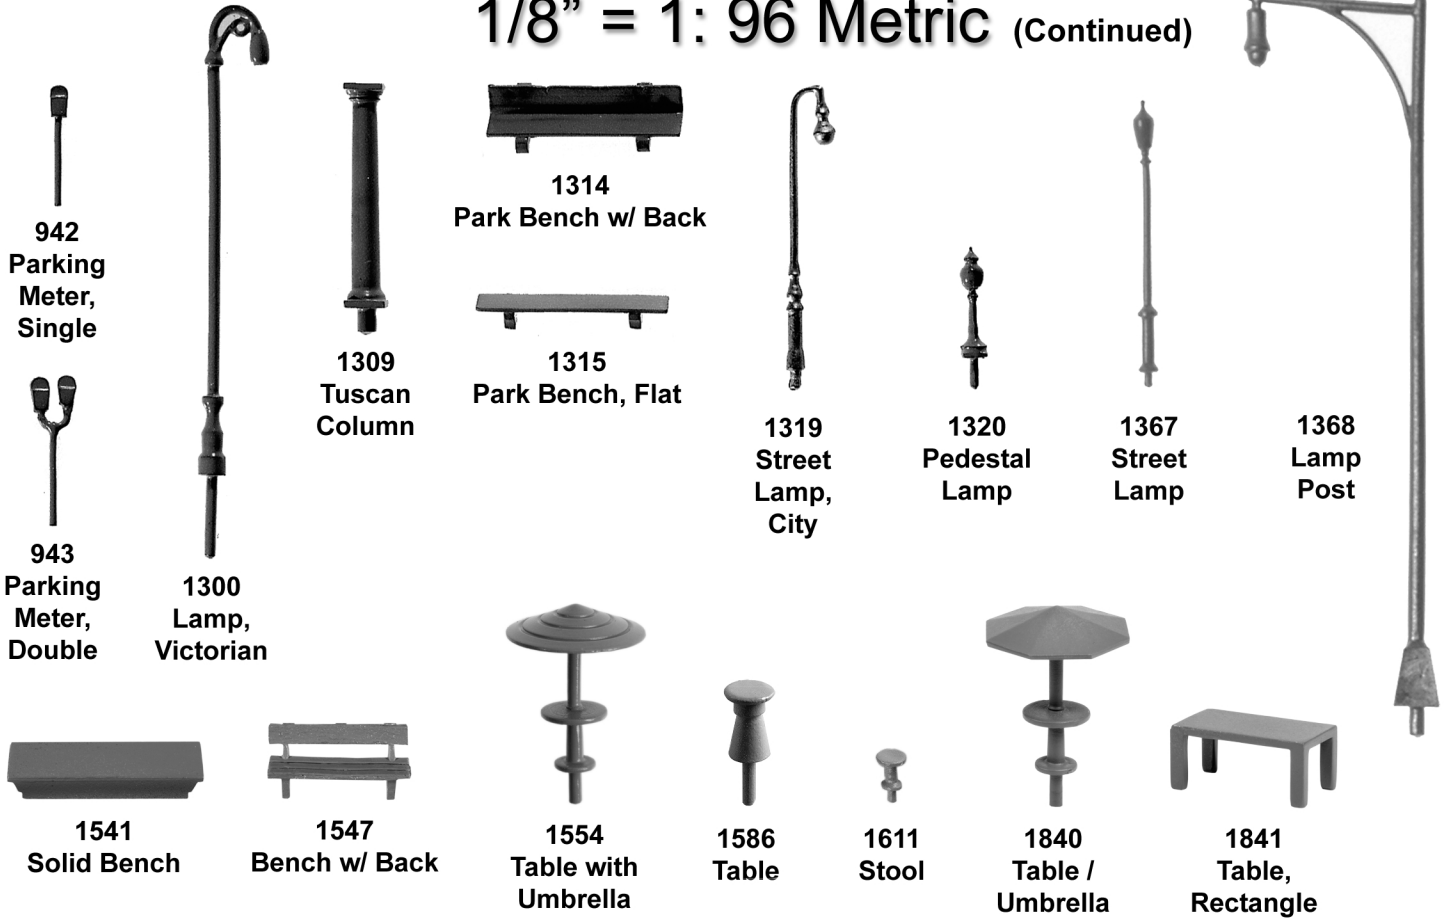

1/8" = 1: 96 Metric (Continued)

* New Products *
1840 - 1841

All images shown actual size.

Microform Models, Inc. Toll Free 1-877-489-3011