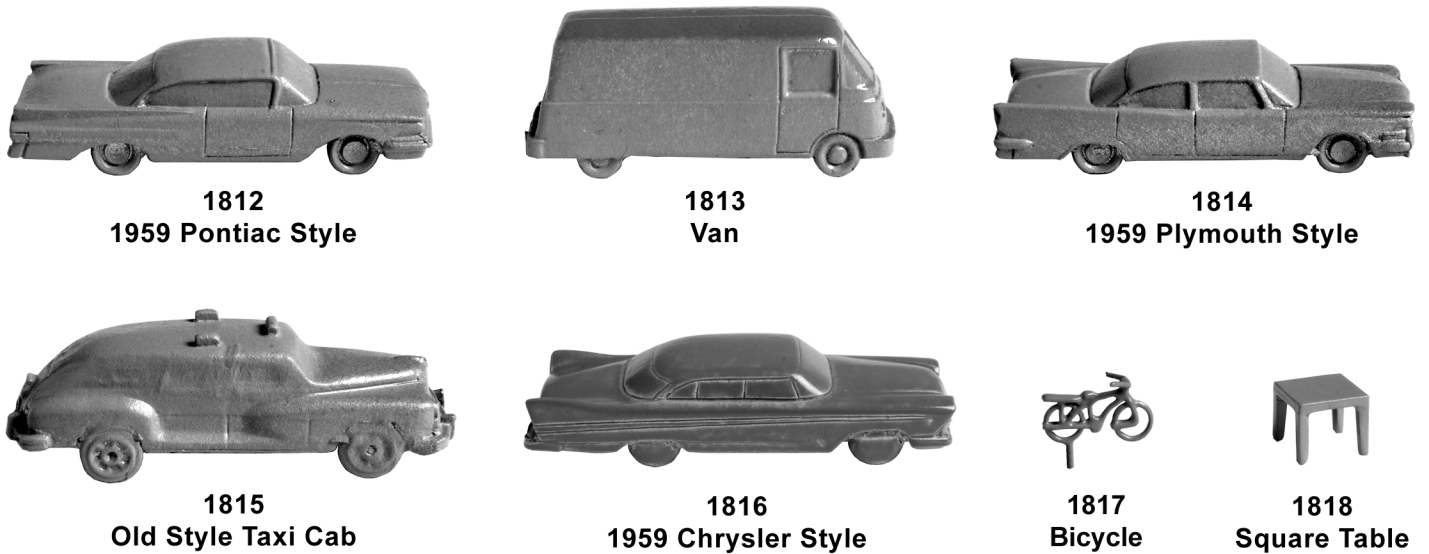

1/8" = 1: 96 Metric (Continued)

* New Products *
1840 - 1841

All images shown actual size.

Microform Models, Inc. Toll Free 1-877-489-3011